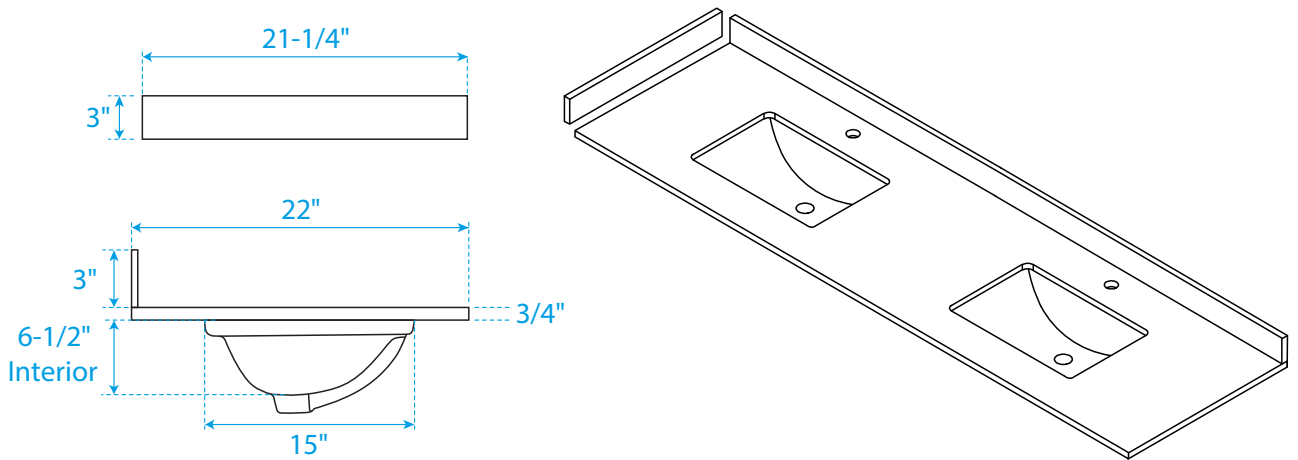

# WYNDHAM COLLECTION

TOP VIEW OF VANITY CABINET

\*Note: Due to high probability of breakage, the backsplash comes in two pieces, cut from the same piece. All measurements are  $\pm 1/4"$ .

# WYNDHAM COLLECTION

Side splash is reversible.  
 Note: Due to high probability of breakage, the backsplash comes in two pieces, cut from the same piece. All measurements are  $\pm 1/4"$ .

WC-VCA-84-DBL-TOP