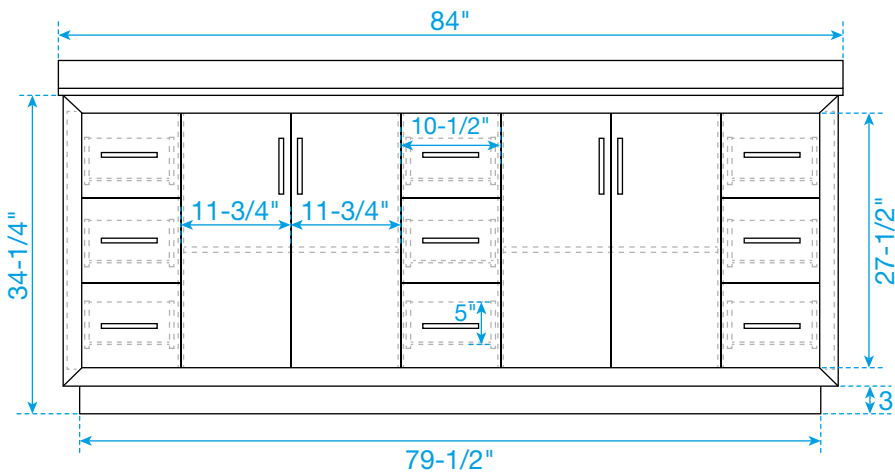

# WYNDHAM COLLECTION

TOP VIEW OF VANITY CABINET

\*Note: Due to high probability of breakage, the backsplash comes in two pieces, cut from the same piece. All measurements are  $\pm 1/4"$ .

## WC-4141-84-DBL

# WYNDHAM COLLECTION

Side splash is reversible.  
 Note: Due to high probability of breakage, the backsplash comes in two pieces, cut from the same piece. All measurements are  $\pm 1/4"$ .

WC-VCA-84-DBL-TOP