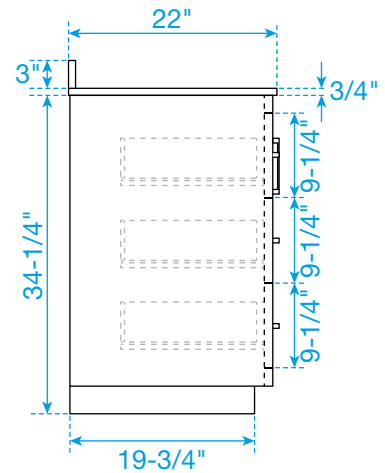

# WYNDHAM COLLECTION

TOP VIEW OF VANITY CABINET

\*Note: Due to high probability of breakage, the backsplash comes in two pieces, cut from the same piece. All measurements are  $\pm 1/4"$ .

## WC-4141-84-DBL

# WYNDHAM COLLECTION

Side splash is reversible.  
 Note: Due to high probability of breakage, the backsplash comes in two pieces, cut from the same piece. All measurements are  $\pm 1/4"$ .

WC-VCA-84-DBL-TOP