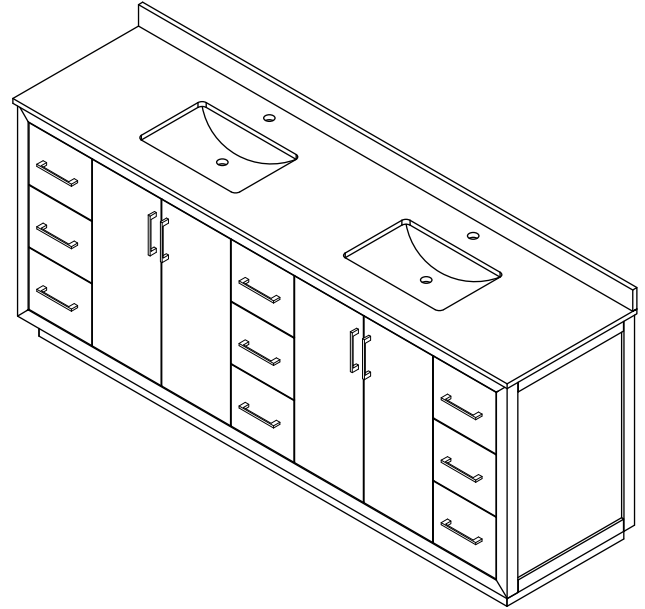

# WYNDHAM COLLECTION

TOP VIEW OF VANITY CABINET

\*Note: Due to high probability of breakage, the backsplash comes in two pieces, cut from the same piece. All measurements are  $\pm 1/4"$ .

## WC-4141-84-DBL

# WYNDHAM COLLECTION

Side splash is reversible.  
 Note: Due to high probability of breakage, the backsplash comes in two pieces, cut from the same piece. All measurements are  $\pm 1/4"$ .

WC-VCA-84-DBL-TOP