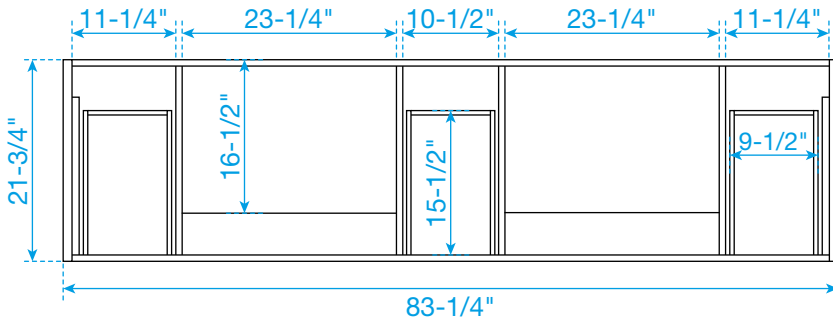

# WYNDHAM COLLECTION

TOP VIEW OF VANITY CABINET

\*Note: Due to high probability of breakage, the backsplash comes in two pieces, cut from the same piece. All measurements are  $\pm 1/4"$ .

# WYNDHAM COLLECTION

Side splash is reversible.  
 Note: Due to high probability of breakage, the backsplash comes in two pieces, cut from the same piece. All measurements are  $\pm 1/4"$ .

WC-VCA-84-DBL-TOP