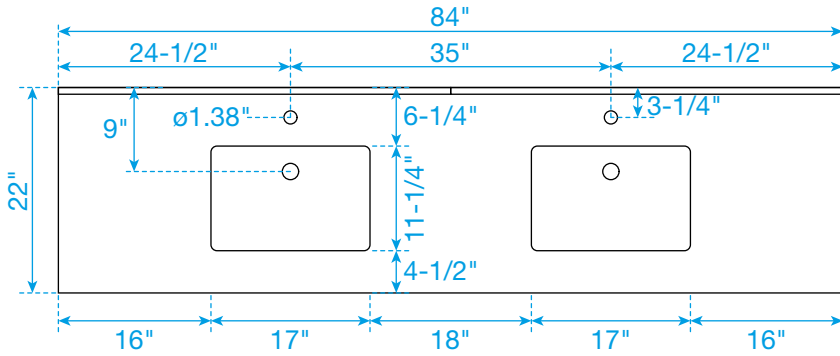

# WYNDHAM COLLECTION

TOP VIEW OF VANITY CABINET

\*Note: Due to high probability of breakage, the backsplash comes in two pieces, cut from the same piece. All measurements are  $\pm 1/4"$ .

# WYNDHAM COLLECTION

Side splash is reversible.  
 Note: Due to high probability of breakage, the backsplash comes in two pieces, cut from the same piece. All measurements are  $\pm 1/4"$ .

WC-VCA-84-DBL-TOP