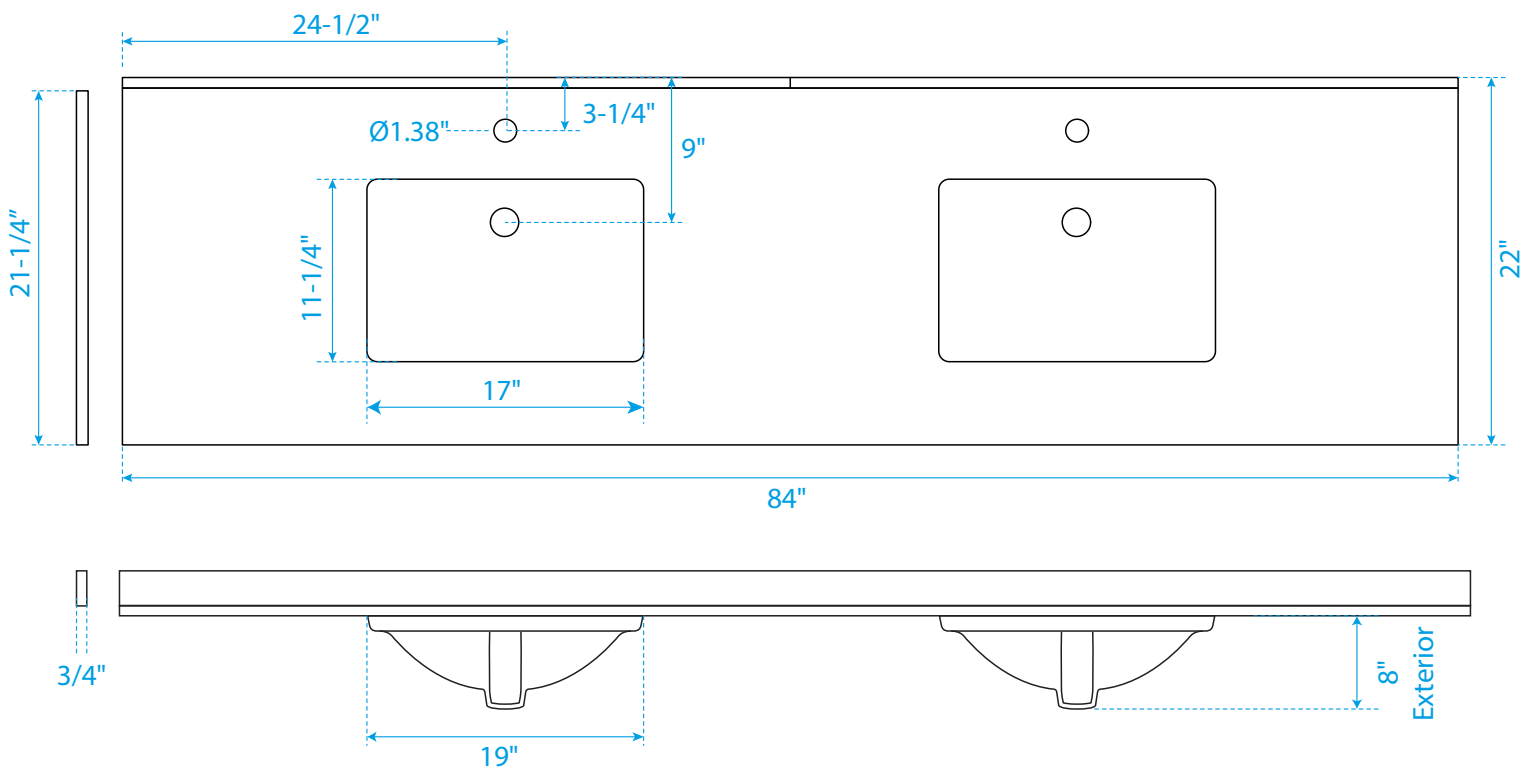

# WYNDHAM COLLECTION

TOP VIEW OF VANITY CABINET

\*Note: Due to high probability of breakage, the backsplash comes in two pieces, cut from the same piece. All measurements are  $\pm 1/4"$ .

# WYNDHAM COLLECTION

Side splash is reversible.  
 Note: Due to high probability of breakage, the backsplash comes in two pieces, cut from the same piece. All measurements are  $\pm 1/4"$ .

WC-VCA-84-DBL-TOP